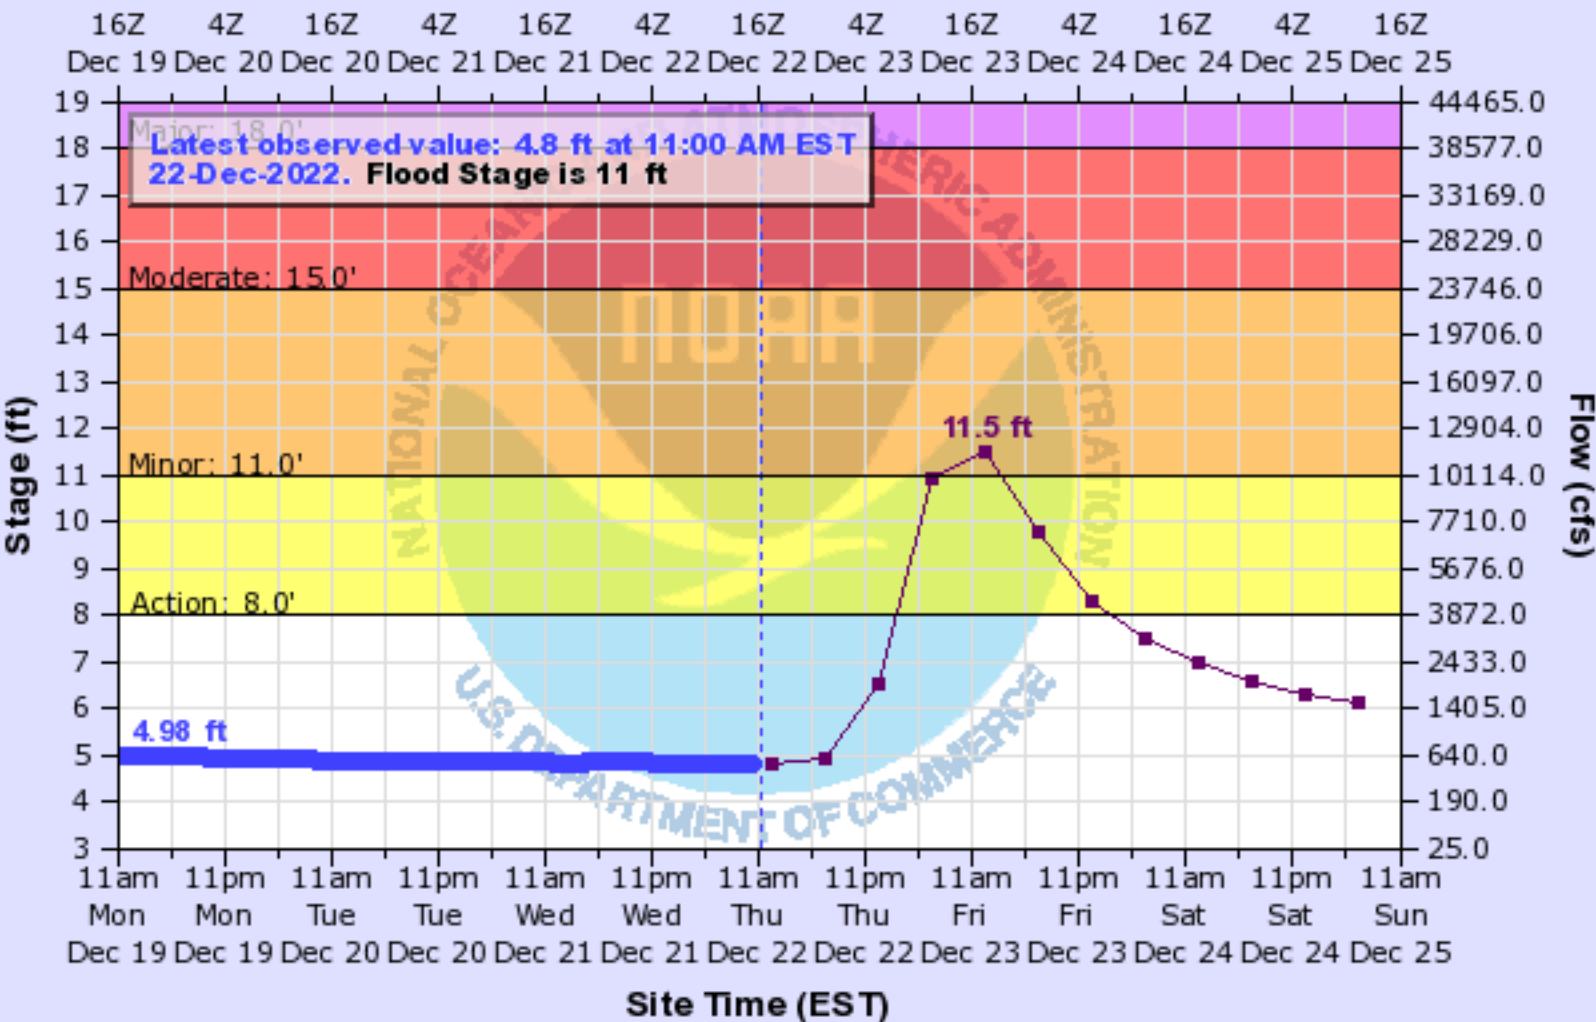

ESOPUS CREEK AT COLD BROOK

Universal Time (UTC)

--- Graph Created (11:45AM Dec 22, 2022) —●— Observed —■— Forecast (issued 11:26AM Dec 22)