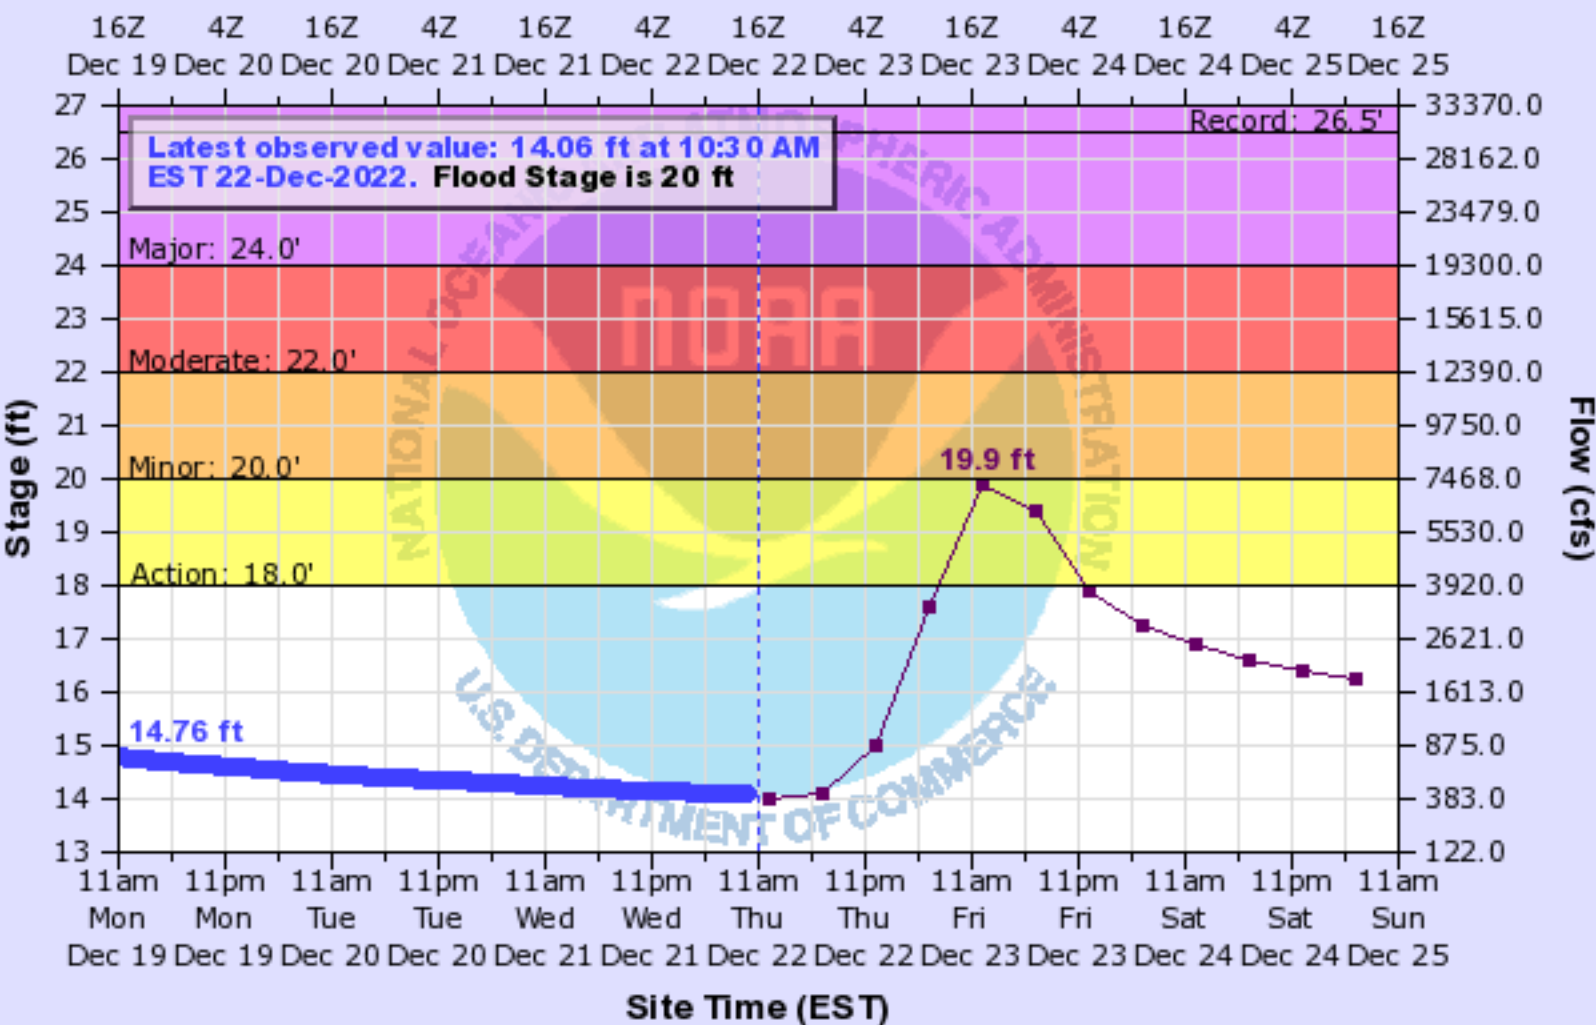

# ESOPUS CREEK AT MOUNT MARION

Universal Time (UTC)

--- Graph Created (11:45AM Dec 22, 2022) —●— Observed —■— Forecast (issued 11:26AM Dec 22)

MRNN6(plotting HGIRG) "Gage 0" Datum: 40.15'

Observations courtesy of US Geological Survey